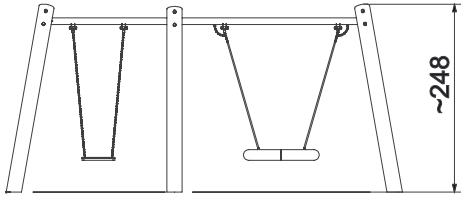

Information about the product

Dimensions	ca. 446 x 238 cm
Safety zone	ca. 525 x 750 cm
Safety zone area	ca. 39,4 m ²
Overall height	ca. 248 cm
Free fall height	ca. 137 cm
Amount of users	5
Product complies with EN 1176-1:2017-12	Yes
Availability of spare parts	Yes
Age range	3-12

According to EN 1176-1:2017-12 norm, the product requires applying a safety surface according to the product's free fall height.

Functions

Socializing

Swinging

SCALE 1:100

Materials

Natural robinia wood

Solid construction elements made of black steel cleaned in the sandblasting process.

Attested 6 mm stainless steel chains.

„Bird nest“ type seat with a diameter of 100 cm.