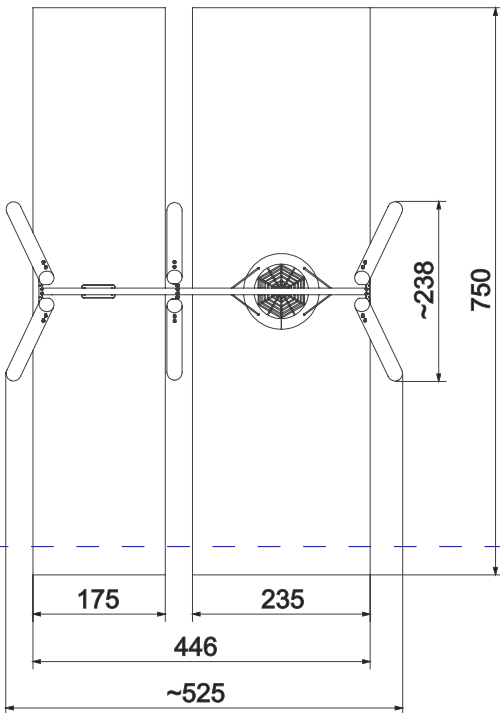

Information about the product

Dimensions	ca. 446 x 238 cm
Safety zone	ca. 525 x 750 cm
Safety zone area	ca. 39,4 m ²
Overall height	ca. 248 cm
Free fall height	ca. 137 cm
Amount of users	5
Product complies with EN 1176-1:2017-12	Yes
Availability of spare parts	Yes
Age range	3-12

According to EN 1176-1:2017-12 norm, the product requires applying a safety surface according to the product's free fall height.

Functions

Socializing

Swinging

SCALE 1:100

Materials

Natural robinia wood

Solid construction elements made of black steel cleaned in the sandblasting process.

Attested 6 mm stainless steel chains.

„Bird nest“ type seat with a diameter of 100 cm.